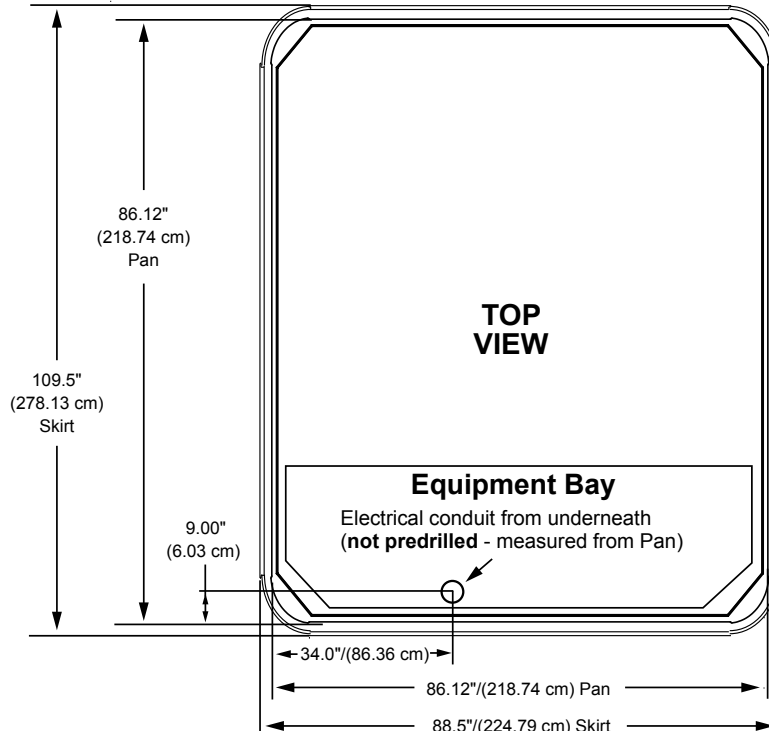

G = 26.00" (66.04 cm)
H = 18.00" (45.72 cm)
I = 35.00" (88.90 cm)

Listed dimensions represent distance from top of acrylic to lowest point in seat. **Tolerance ± 0.5" (1.27 cm).**

Dimensions/Specifications Subject To Change Without Notice

Sundance Spas 880 Aspen

Portable Dimensions

NOTE: Over time the panel(s) may bow, this is considered normal. The panels will straighten out when reinstalled into the mounting channel. Place one end of the panel into the channel first then flatten the panel and insert the other end.

IMPORTANT! Always measure each hot tub for exact dimensions BEFORE designing its foundational support and/or decking.

Dimensions/specifications subject to change without notice. Tolerance: $\pm 0.5"$ (1.27 cm)

Dimensions/Specifications Subject To Change Without Notice