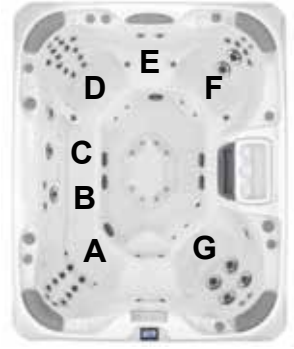

Sundance® Spas 880 Aspen®

Specifications

Dimensions:	89" x 110" x 40" (226 cm x 279.4 cm x 101.6 cm)
Seating Capacity:	7-8 Adults
Dry Weight:	1,240 lbs (562 kg)
Filled Weight (Spa Volume):	6,661 lbs (3,021 kg)
Filled Weight (Average Fill):	5,452 lbs (2,473 kg)
Water Capacity (Spa Volume):	650 US Gal (2,461 Liters)
Water Capacity (Average Fill):	505 US Gal (1,912 Liters)
Controls:	880 iTouch Interface LCD Control, Displays Temperature, Time, Cycles and Jet/Air System Control. Offers Customizing of Filtration Cycles, Lighting, Water Temperature Setting and other features
Water Delivery:	3 TheraMax High-Flow Pumps and 8-Hour Dynamic Flow Circulation System
Pump 1:	North America (60 Hz): 1-Speed/2.5 HP Continuous, 11.3A Max., 56 Frame Export (50 Hz): 1-Speed/2.0 HP Continuous, 7A Max.
Pump 2:	North America (60 Hz): 1-Speed/2.5 HP Continuous, 11.3A Max., 56 Frame Export (50 Hz): 1-Speed/2.0 HP Continuous, 7A Max.
Pump 3:	North America (60 Hz): 1-Speed/2.5 HP Continuous, 11.3A Max., 56 Frame Export (50 Hz): 1-Speed/2.0 HP Continuous, 7A Max.
Pump 4:	High-Output Dynamic Flow, 24-Hour programmable, factory default set to 8-Hour Filter/Circulation Pump (35 gpm) Programmable for Daily Start Time and Duration
Total Hydrojets:	66
Seat A Jets:	2 Fluidix Nex, 8 Fluidix Reflex, 2 Accu-Pressure
Seat B Jets:	2 Fluidix Reflex, 1 Vortex
Seat C Jets:	1 Vortex
Seat D Jets:	4 Fluidix Nex, 12 Fluidix ST, 4 Focus Relief, 1 Whirlpool (sidewall), 2 Accu-Pressure
Seat E Jets:	2 Fluidix Reflex
Seat F Jets:	4 Fluidix Nex, 4 Fluidix Reflex, 1 Fluidix Intelli-Jet, 1 Fluidix PT, 2 Focus Relief, 2 Accu-Pressure
Seat G Jets:	2 Fluidix Nex, 2 Vortex, 2 Fluidix PT, 2 Focus Relief, 1 Whirlpool (sidewall), 2 Accu-Pressure
Air Blower:	High-efficiency, 1-Speed
Aromatherapy Delivery:	6 Silent Air® Injector Jets with Quiet High Speed Air Pump
Air Controls/Massage Selectors:	7/2 (Standard air control with LED lights and massage selector with LED lights)
Filter:	MicroClean® Ultra II Filtration System, 130 ft ² (2 interlocking cartridge filters)
Water Treatment:	Dynamic Flow Circulation System; Factory installed CLEARARRAY Active Oxygen™ Water System
Lighting:	Multicolored Sunglow LED Lighting System (1 Waterfall, 2 Underwater, 7 Air controls, 2 Massage Selectors, 1 Backlit handrail, Exterior lighting)
Skirt Cabinet (SunSide™):	Windy Oak, Ironwood and Flint Gray
Shell Colors:	Platinum, Celestite (Gypsum), Monaco, Midnight, Porcelain
Handrails:	One High Quality Stainless Steel with backlit LED lighting
ComfortTone Headrests:	Four, 1-Piece Gray
Heater:	Hi Flow 5.5 kW With Titanium Element Export (50 Hz): Hi Flow 2.7 kW with Titanium Element
Electrical Requirements:	North America (60 Hz): 240 VAC@50A or 60A; Export (50 Hz): 230-240 VAC@1x32A, 1x16A/1x20A, 3x16A (see manual for more configurations); or Suitable Rated Circuit Breaker To Comply With Local Electrical Regulations. Certain Countries May Require 2 Power Inputs; Two GFCI/RCD Breakers are Required For This Configuration.
Limited Warranty*:	North America (60 Hz): 10 Years Shell, 7 Years Shell Surface, 5 Years Plumbing Component Leaks, 5 Years Equipment and Controls, 5 Years Cabinet, 5 Years Jets, 2 Years Lights, 1 Year Stereo Export (50 Hz): 10 Years Shell, 7 Years Shell Surface, 5 Years Plumbing Component Leaks, 5 Years Equipment and Controls, 5 Years Cabinet, 5 Years Jets, 2 Years Lights, 2 Years Stereo
Waterfall Feature:	Adjustable Flow Rate; Colored Lighting
Audio System (Optional):	Factory Installed BLUEWAVE® 2.0 Wireless Spa Stereo System with Auxiliary 3.5 mm headphone jack connection, Bluetooth® compatible, 2 premium speakers and a powered subwoofer
Special Features:	MicroClean® Plus Versatile Filter Lid, Optional (Factory Installed) SmartTub® Module, Optional Inductive Charger