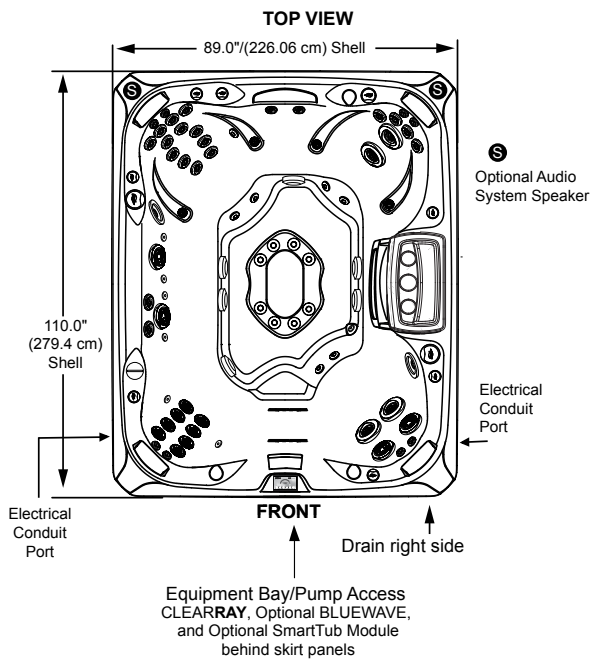

66 Total Jets

- Jets Pump 3: Seat E Jets and Seat F Jets are always on when this pump is running

Spa Operation Subject To Change Without Notice

SEAT DEPTHS

A = 26.00" (66.04 cm)
B = 26.00" (66.04 cm)
C = 26.00" (66.04 cm)
D = 28.00" (71.12 cm)
E = 19.00" (48.26 cm)
F = 26.00" (66.04 cm)

G = 26.00" (66.04 cm)
H = 18.00" (45.72 cm)
I = 35.00" (88.90 cm)

Listed dimensions represent distance from top of acrylic to lowest point in seat. **Tolerance ± 0.5" (1.27 cm).**

Dimensions/Specifications Subject To Change Without Notice

Sundance Spas 880 Aspen

Portable Dimensions

NOTE: Over time the panel(s) may bow, this is considered normal. The panels will straighten out when reinstalled into the mounting channel. Place one end of the panel into the channel first then flatten the panel and insert the other end.

IMPORTANT! Always measure each hot tub for exact dimensions BEFORE designing its foundational support and/or decking.

Dimensions/specifications subject to change without notice. Tolerance: $\pm 0.5"$ (1.27 cm)