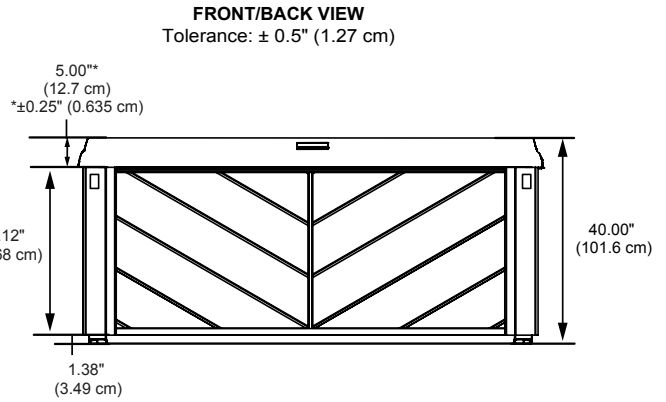

Sundance Spas 880 Aspen

Portable Dimensions

NOTE: Over time the panel(s) may bow, this is considered normal. The panels will straighten out when reinstalled into the mounting channel. Place one end of the panel into the channel first then flatten the panel and insert the other end.

IMPORTANT! Always measure each hot tub for exact dimensions BEFORE designing its foundational support and/or decking.