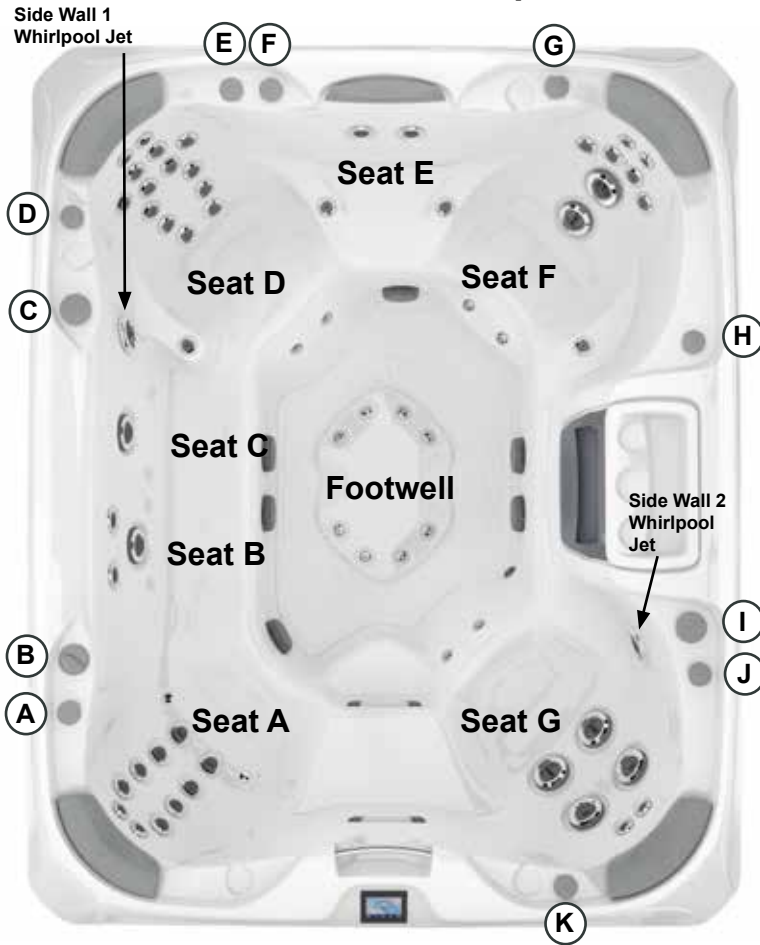

*(See Warranty Document for Specific Details)

Dimensions/Specifications Subject To Change Without Notice

Sundance Spas 880 Aspen

Operation/Seat Depths

- (A)** Air Control - Activates Seat A Jets (2 Fluidix Nex, 8 Fluidix Reflex, 2 Accu-Pressure), Seat B Jets (2 Fluidix Reflex, 1 Vortex) and Seat C Jet (1 Vortex)
- (B)** SunScents Dispenser
- (C)** Massage Selector [Pump 2] - Adjusts Massage Level Between Seat D Jets and Seat G Jets
- (D)** Air Control - Activates Upper Seat D Jets (4 Fluidix Nex, 6 Fluidix-ST)
- (E)** Air Control - Activates Lower Seat D Jets (6 Fluidix-ST, 2 Accu-Pressure)
- (F)** Air Control - Activates Seat D Side Wall Whirlpool Jet
- (G)** Waterfall Selector [8-Hour Circ. Pump] - Controls Waterfall Output
- (H)** Air Control - Activates Seat E (2 Fluidix Reflex) + Seat F Jets (4 Fluidix Nex, 2 Fluidix ST, 1 Fluidix Intelli-Jet, 1 Fluidix PT, 2 Accu-Pressure)
- (I)** Massage Selector [Pump 1] - Adjusts Massage Level Between Seat A Jets + Seat B Jets + Seat C Jets and Seat D Side Wall Whirlpool Jet + Seat G Side Wall Whirlpool Jet
- (J)** Air Control - Activates Seat G Side Wall 1 Whirlpool Jet
- (K)** Air Control - Activates Seat G Jets (2 Fluidix Nex, 2 Vortex, 2 Fluidix PT Jets, 2 Accu-Pressure)

66 Total Jets

- Jets Pump 3: Seat E Jets and Seat F Jets are always on when this pump is running

Spa Operation Subject To Change Without Notice

SEAT DEPTHS

A = 26.00" (66.04 cm)
B = 26.00" (66.04 cm)
C = 26.00" (66.04 cm)
D = 28.00" (71.12 cm)
E = 19.00" (48.26 cm)
F = 26.00" (66.04 cm)

G = 26.00" (66.04 cm)
H = 18.00" (45.72 cm)
I = 35.00" (88.90 cm)

Listed dimensions represent distance from top of acrylic to lowest point in seat. **Tolerance ± 0.5" (1.27 cm).**

Dimensions/Specifications Subject To Change Without Notice