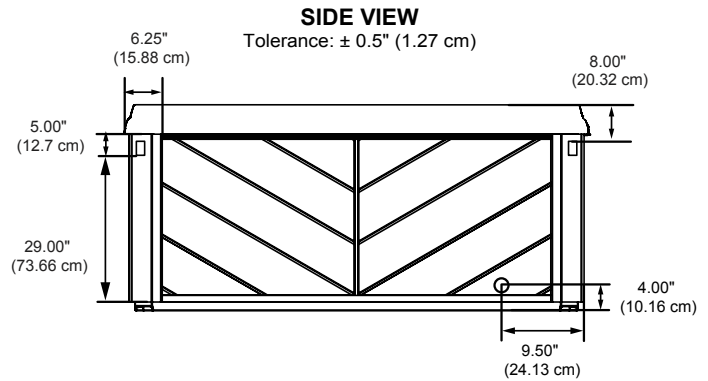

66 Total Jets

- Jets Pump 3: Seat E Jets and Seat F Jets are always on when this pump is running

Spa Operation Subject To Change Without Notice

SEAT DEPTHS

A = 26.00" (66.04 cm)
B = 26.00" (66.04 cm)
C = 26.00" (66.04 cm)
D = 28.00" (71.12 cm)
E = 19.00" (48.26 cm)
F = 26.00" (66.04 cm)

G = 26.00" (66.04 cm)
H = 18.00" (45.72 cm)
I = 35.00" (88.90 cm)

Listed dimensions represent distance from top of acrylic to lowest point in seat. **Tolerance ± 0.5" (1.27 cm).**

Dimensions/Specifications Subject To Change Without Notice

Sundance Spas 880 Aspen

Portable Dimensions

NOTE: Over time the panel(s) may bow, this is considered normal. The panels will straighten out when reinstalled into the mounting channel. Place one end of the panel into the channel first then flatten the panel and insert the other end.

IMPORTANT! Always measure each hot tub for exact dimensions BEFORE designing its foundational support and/or decking.

Dimensions/specifications subject to change without notice. Tolerance: $\pm 0.5"$ (1.27 cm)